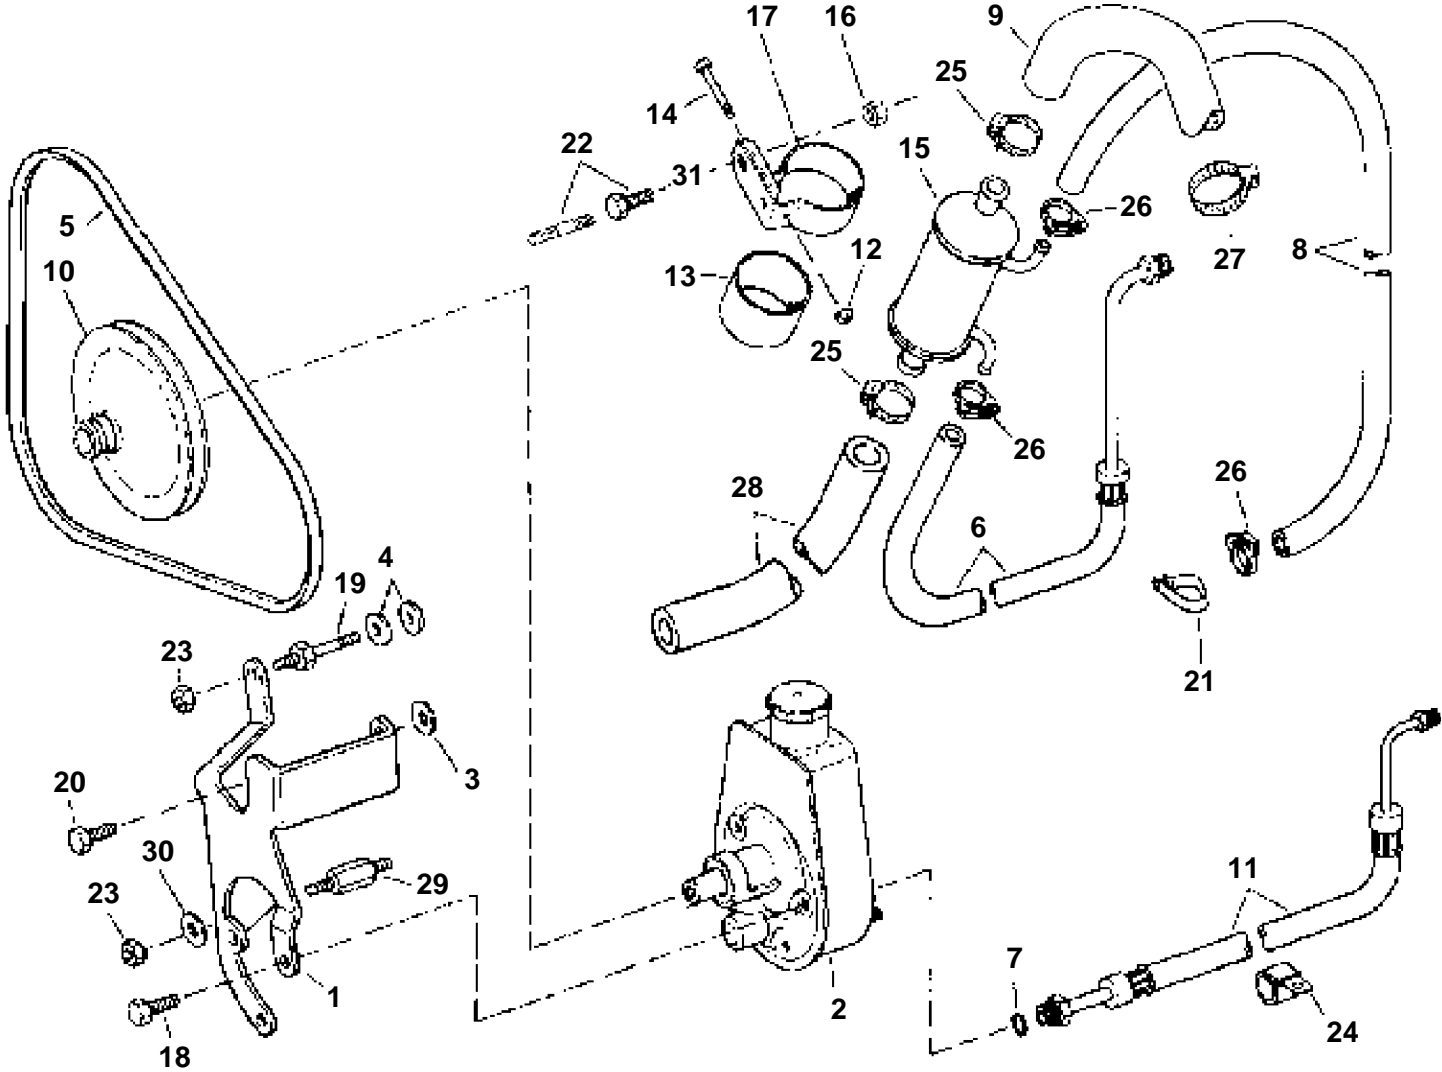

POWER STEERING PUMP

GR71919

# POWER STEERING PUMP

REF	PART NO.	QTY	DESCRIPTION	NOTES
1	3856871	1	Bracket, P/S pump to engine	
2	3850491	1	Power steering pump	
3	3852162	1	Washer, P/S pump bracket to cylinder head	
4	3852162	2	Washer, Stud, water/steering pump to engine	
5	3852464	1	V-belt, P/S pump	
6	3854056	1	Hose, Cylinder to oil cooler	GL/GS
	3854168	1	Hose, Cylinder to oil cooler	Gi
7	3852497	1	O-ring, Pressure hose to steering pump	
8	3852839	1	Hose, Oil cooler to steering pump	Return
9	3852281	1	Hose, Gimbal to cooler	GL/GS
	3856251	1	Hose, Gimbal to cooler	Gi
10	3853804	1	Pulley, P/S pump	
11	3853918	1	Hose, P/S pump to pressure valve	GL/GS
	3853967	1	Hose, P/S pump to pressure valve	Gi
12	3852079	1	Nut, Oil cooler & bracket assy	
13	3853236	1	Spacer, Oil cooler	
14	3852126	1	Screw, Oil cooler & bracket assy	
15	3851921	1	Oil cooler	
16	3852065	1	Nut, Oil cooler assy to flywheel hsg	GL/GS
	3852177	1	Nut, P/S cooler clamp to reservoir	Gi
17	3852218	1	Clamp, Engine oil cooler, power steering	GL/GS
18	3853405	3	Screw, Steering pump bracket	
19	3852507	1	Stud, Bracket to water pump	
20	3853557	1	Screw, Bracket to cylinder head	
21	3852837	1	Clamp, P/S hoses to head	Port, rear
22	3853326	1	Screw, Cooler to flywheel hsg	GL/GS
	3852093	1	Stud, Clamp, P/S cooler	Gi
23	3853403	2	Nut, Stud, P/S pump bracket	
24	3852490	1	Clamp, Hoses to front mount	
25	3853786	2	Clamp, Hose, oil cooler, water	
26	3852196	2	Clamp, Hose, P/S pump to oil cooler	Return
	3852196	1	Clamp, Hose, P/S cylinder to oil cooler	Return
27	3853786	1	Clamp, Hose, water to gimbal hsg	SX
28	3855678	1	Hose, Cooler to pump	GL/GS
	3856249	1	Hose, Cooler to pump	Gi
29	3856973	1	Stud, P/S pump bracket to engine	
30	3852054	1	Washer, Bracket to stud	
31	3852058	1	Washer, Oil cooler clamp to reservoir	Gi; Not shown